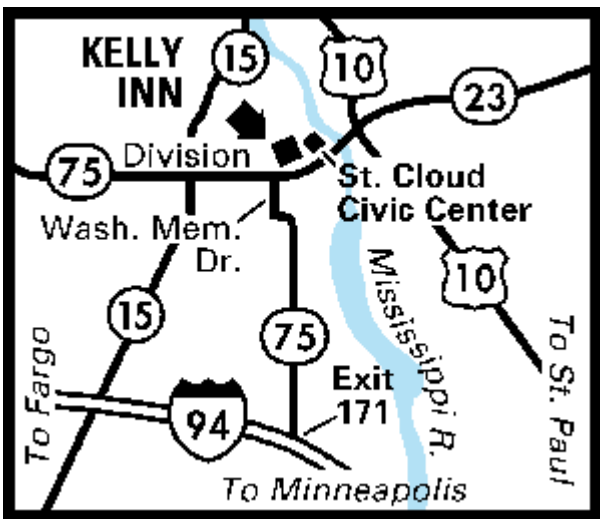

Best Western

Kelly Inn

100 4th Avenue S, Saint Cloud, Minnesota, United States, 56301-3615
Phone: 320-253-0606 Fax: 320-202-0505

Area Map

Directions

- From: Interstate 94. Take Exit 171 and go to Washington Memorial Drive. Take a right on Highway 23, go 1 mile to 4th Avenue Sout
- From: Highway 10 Take Highway 23, and go west 1 mile to Best Western Kelly Inn.